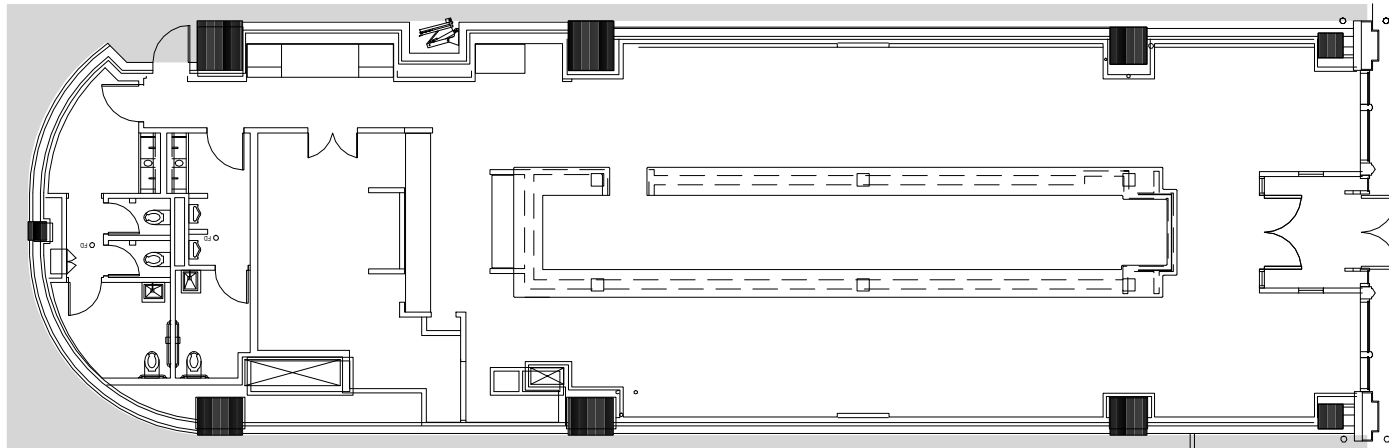

1ST FLOOR

Suite 120 | 3,291 RSF

50 SOUTH SIXTH

1ST FLOOR

Leasing & Management by:

NEWMARK

Owned by:

maple^{tree}