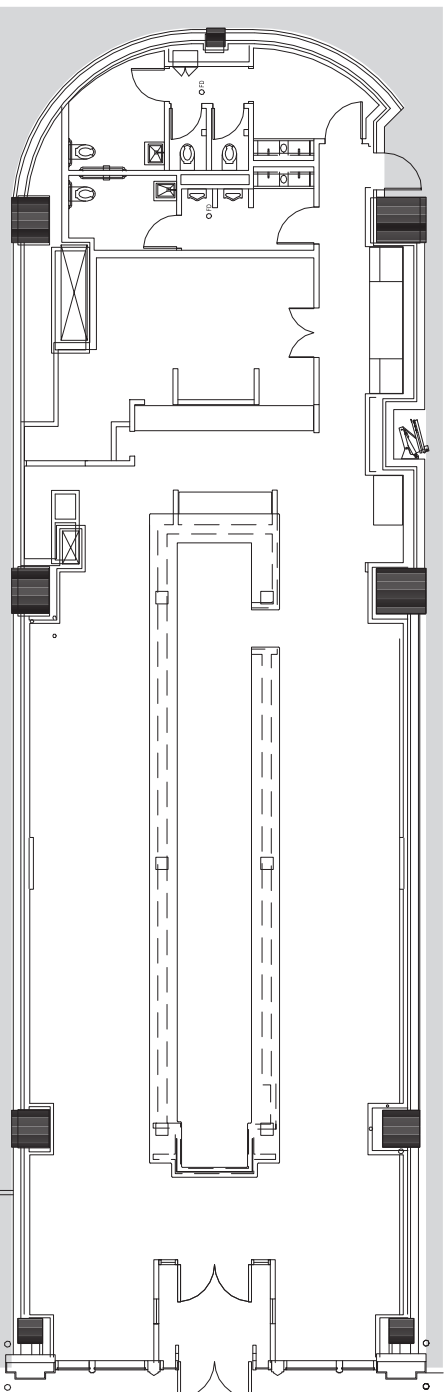

1ST FLOOR

Suite 120 | 3,291 RSF

50 SOUTH SIXTH

Leasing & Management by:

Owned by:

mapletree

FOR MORE INFORMATION, CONTACT:

REED CHRISTIANSON