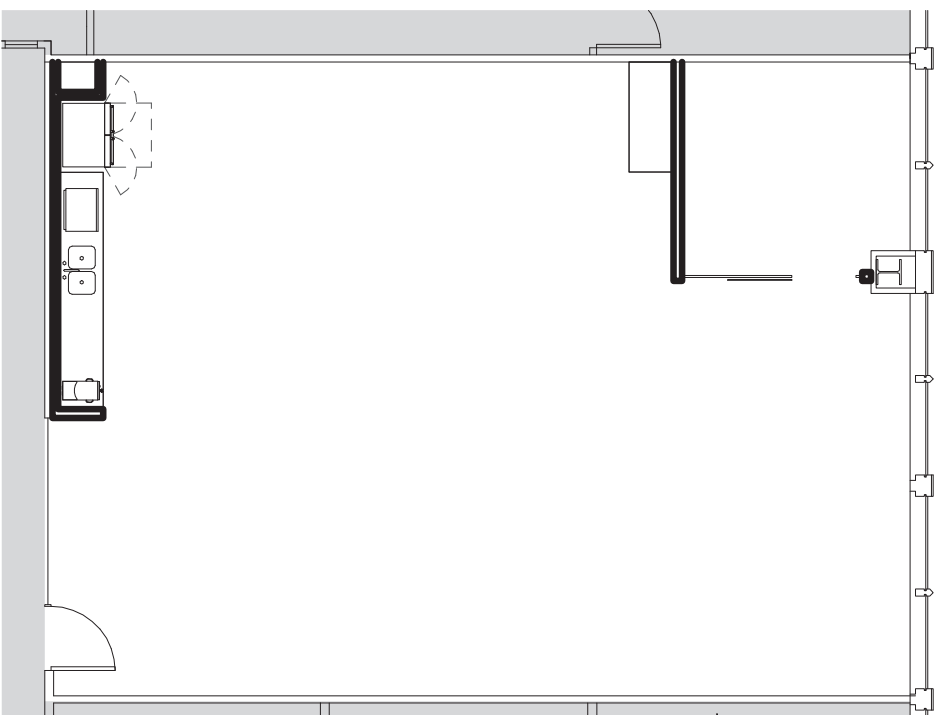

13TH FLOOR

Suite 1370 | 1,573 RSF

50 SOUTH SIXTH

13TH FLOOR

Leasing & Management by:

Owned by:

TRANSWESTERN

mapletree