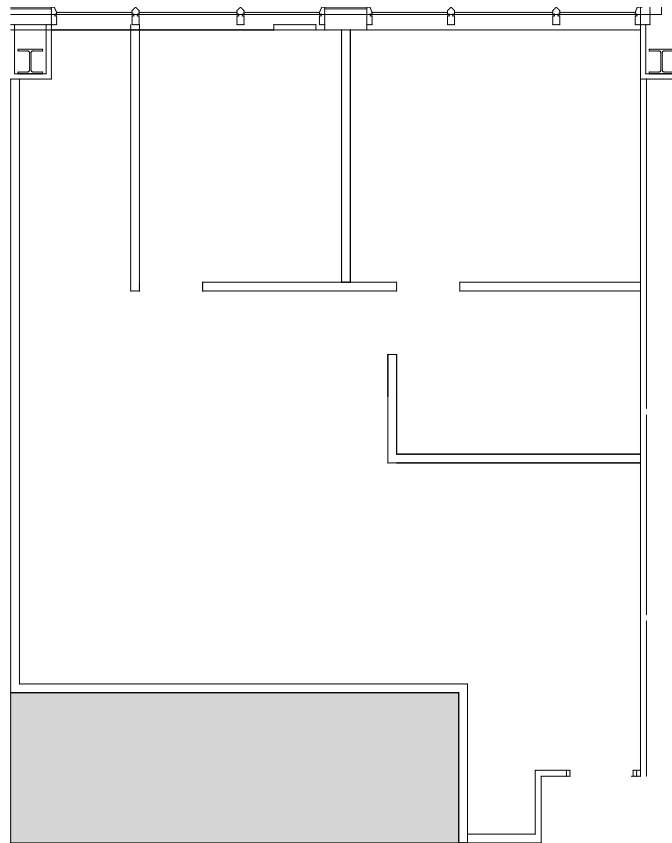

14TH FLOOR

Suite 1420 | 1,298 RSF

50 SOUTH SIXTH

14TH FLOOR

Leasing & Management by:

Owned by:

FOR MORE INFORMATION, CONTACT:

REED CHRISTIANSON